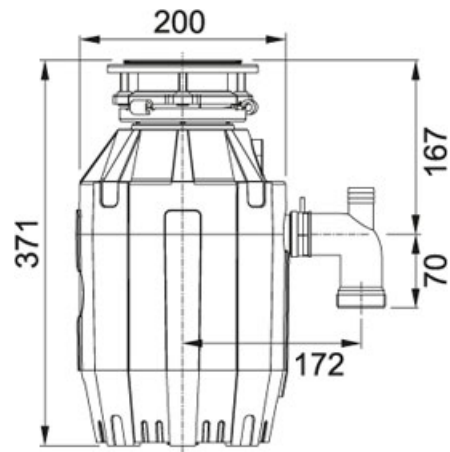

134.0500.618

FAMILY : Waste Management | SERIE : Franke Turbo Elite | MODEL : TE-75

---

#### TECHNICAL DATA

Horse Power Waste Disposer	3/4-HP
Poid	6,80 Kg

---